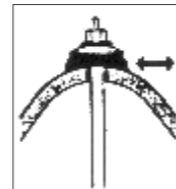

Correct position